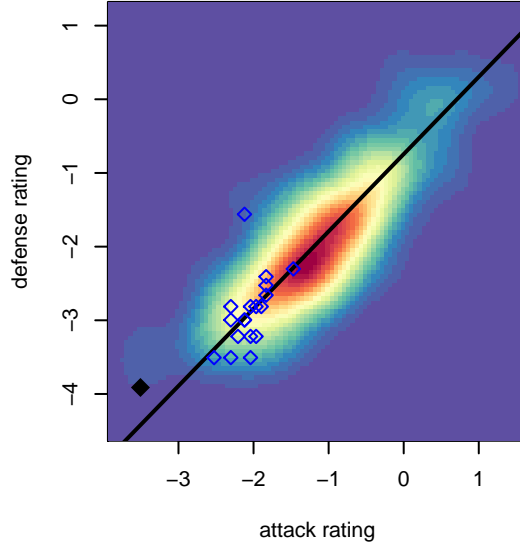

Mercer Island FC The Flash B04

Mercer Island FC
 Mercer Island, WA
 B04 total strength=-288
 attack=0.03 defense=0.02
 fall league = NPSL Div 3 U11
 notes= Dierk 2015

alt names used:
 The Flash
 MIFC The Flash '04 134/Dierk
 The Flash

Venues played:
 2015 Blast Off BU11 C
 2015 Xtreme Cup BU11 Bronze
 2015 NPSL Division 3 U11

Mercer Island FC The Flash B04
 Dots are actual minus expected GF (blue circles) and GA (red triangles).
 Blue line is smoothed change in attack strength. Red is smoothed change in defense strength.

**attack and defense variance (black dot)
relative to other teams
and top 10 in region**

**attack and defense rating
relative to others at age
and all opponents in last 13 months**

Performance relative to 13 month average