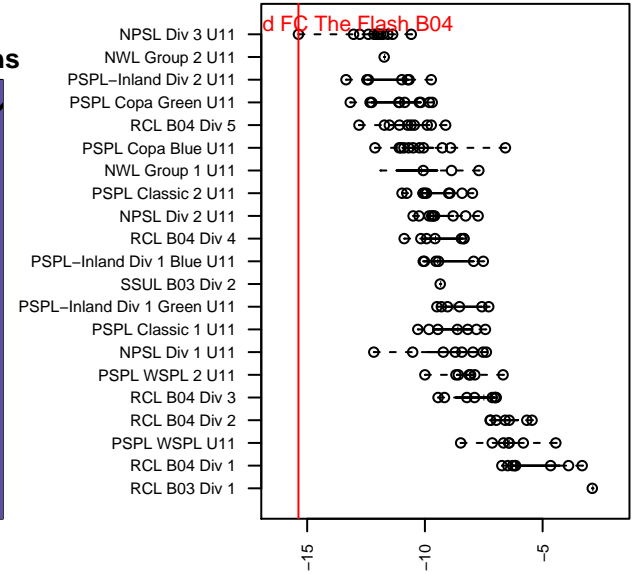

Mercer Island FC The Flash B04

Mercer Island FC
 Mercer Island, WA
 B04 total strength=-288
 attack=0.03 defense=0.02
 fall league = NPSL Div 3 U11
 notes= Dierk 2015

alt names used:
 The Flash
 MIFC The Flash '04 134/Dierk
 The Flash

Venues played:
 2015 Blast Off BU11 C
 2015 Xtreme Cup BU11 Bronze
 2015 NPSL Division 3 U11

Mercer Island FC The Flash B04
 Dots are actual minus expected GF (blue circles) and GA (red triangles).
 Blue line is smoothed change in attack strength. Red is smoothed change in defense strength.

**attack and defense variance (black dot)
relative to other teams
and top 10 in region**

**attack and defense rating
relative to others at age
and all opponents in last 13 months**

Performance relative to 13 month average