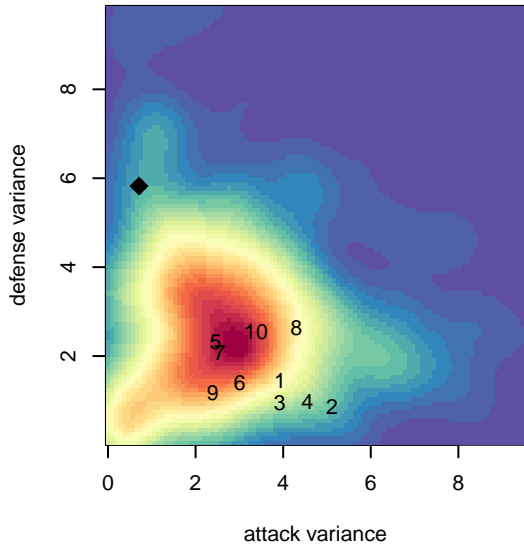

Mercer Island FC The Flash B04

Mercer Island FC
 Mercer Island, WA
 B04 total strength=-288
 attack=0.03 defense=0.02
 fall league = NPSL Div 3 U11
 notes= Dierk 2015

alt names used:
 The Flash
 MIFC The Flash '04 134/Dierk
 The Flash

Venues played:
 2015 Blast Off BU11 C
 2015 Xtreme Cup BU11 Bronze
 2015 NPSL Division 3 U11

Mercer Island FC The Flash B04
 Dots are actual minus expected GF (blue circles) and GA (red triangles).
 Blue line is smoothed change in attack strength. Red is smoothed change in defense strength.

**attack and defense variance (black dot)
relative to other teams
and top 10 in region**

**attack and defense rating
relative to others at age
and all opponents in last 13 months**

Performance relative to 13 month average